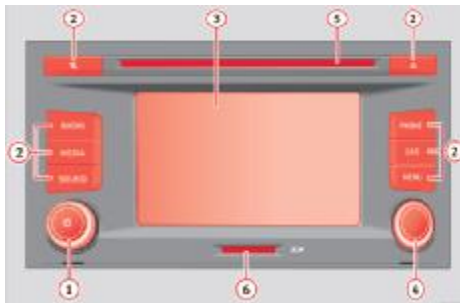

LEON - MULTIMEDIA ADAPTERS CABLES  
Application and function

LEON	See chart connectors available according radio / navigator	CABLE MITSUMI --> AUX (7N5.051.510.A)			CABLE MITSUMI --> iPod/iPhone (Dock*) (7N5.051.446)			CABLE MITSUMI --> mini USB (7N5.051.510)			CABLE MITSUMI --> USB (7N5.051.510.B)		
		Charging	Reproduction	Control	Charging	Reproduction	Control	Charging	Reproduction	Control	Charging	Reproduction	Control
		USB --> Entry USB-Aux --> Entry Plus Mitsumi --> Standard/Standard Navy	NO	Audio output through car speakers	From the device itself	YES	Output for audio and data radio / navigation	Through the radio / navigation	NO	Output for audio and data radio / navigation	From the device itself and through the radio / navigation	YES	Output for audio and data radio / navigation

ENTRY	ENTRY PLUS
-------	------------

DIFFERENCE	Without CD slot	With CD slot
------------	-----------------	--------------

RADIO & NAVIGATION STANDARD

STANDARD	STANDARD NAVY
----------	---------------

DIFFERENCE	Upper right button SOUND	Upper right button NAVY
------------	--------------------------	-------------------------