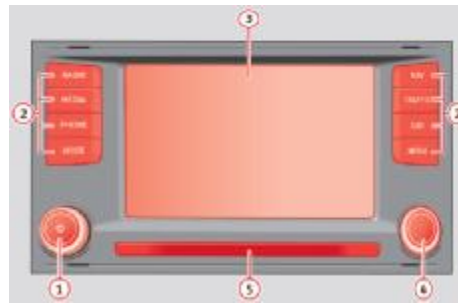

\* Not valid for iPhone 5 (lighting connector)  
 \*\* Car connector UBS-AUX = MDI.  
 \*\*\* Cable 000.051.785.B: Does not work with MDI connector -> Radio software does not support iPod / iPhone.

RADIO ENTRY & ENTRY PLUS

ENTRY	ENTRY PLUS
-------	------------

DIFFERENCE	Without CD slot	With CD slot
------------	-----------------	--------------

RADIO & NAVIGATION STANDARD

STANDARD	STANDARD NAVY
----------	---------------

DIFFERENCE	Upper right button SOUND	Upper right button NAVY
------------	--------------------------	-------------------------