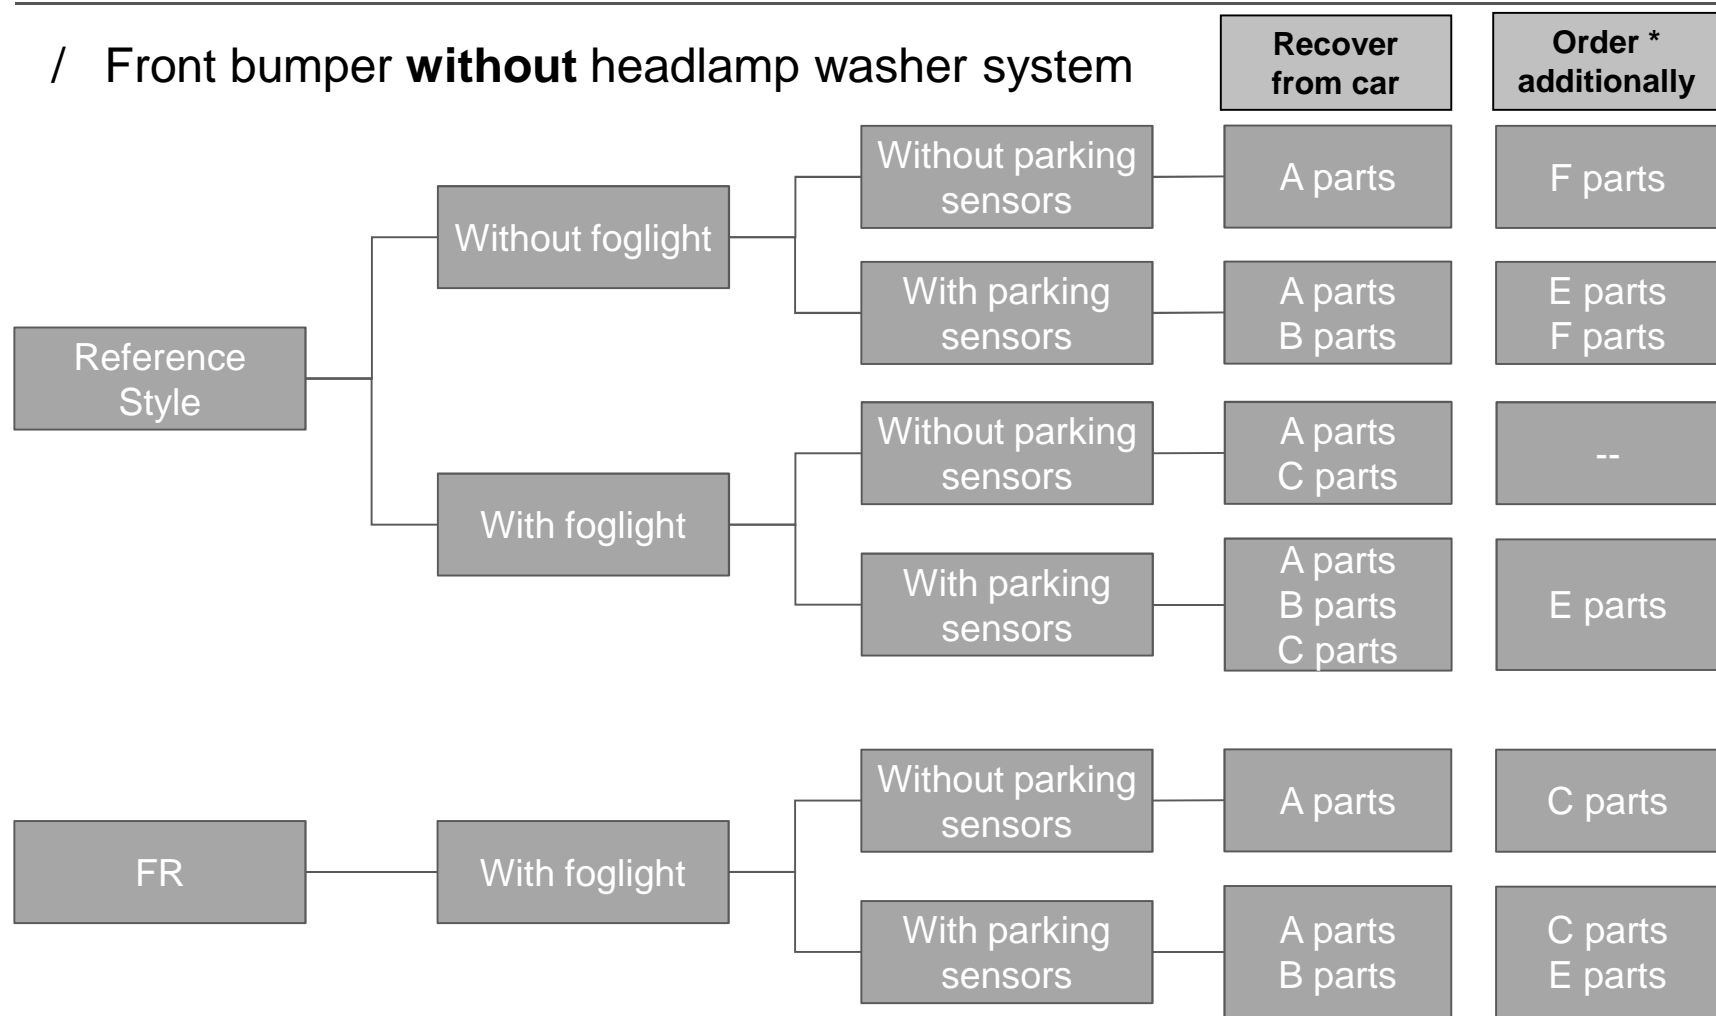

FRONT BUMPER **WITHOUT** HEADLAMP WASH SYSTEM – 5F0.071.060

/ Components

INCLUDE FITTING INSTRUCTIONS
AND MOUNTING SET

Primed
components

SE37X – AERODYNAMIC KIT

FRONT BUMPER CONFIGURATIONS – 5F0.071.060

SE37X – AERODYNAMIC KIT