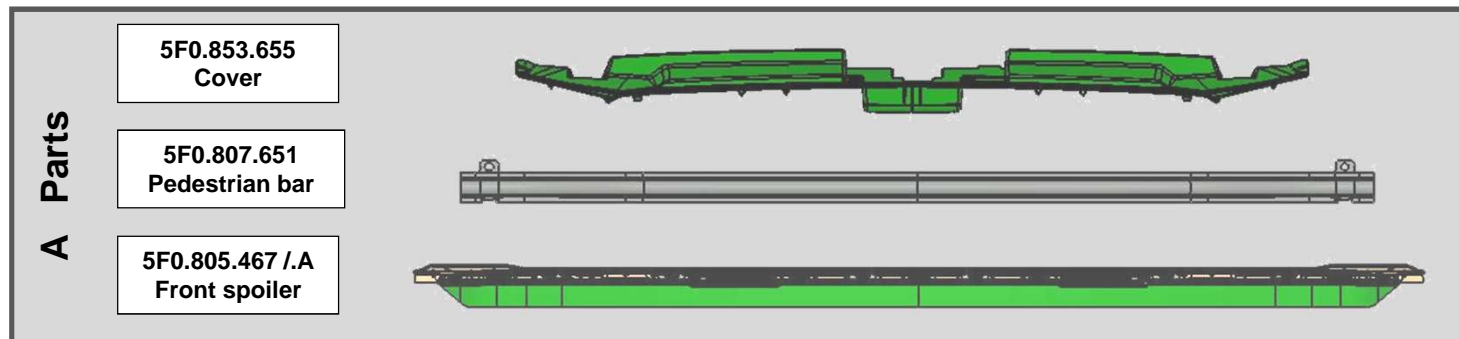

FRONT BUMPER WITH HEADLAMP WASHER SYSTEM – 5F0.071.060.A

/ Components

SE37X – AERODYNAMIC KIT

FRONT BUMPER CONFIGURATIONS – 5F0.071.060.A

SE37X – AERODYNAMIC KIT

FRONT BUMPER CONFIGURATIONS

SE37X – AERODYNAMIC KIT