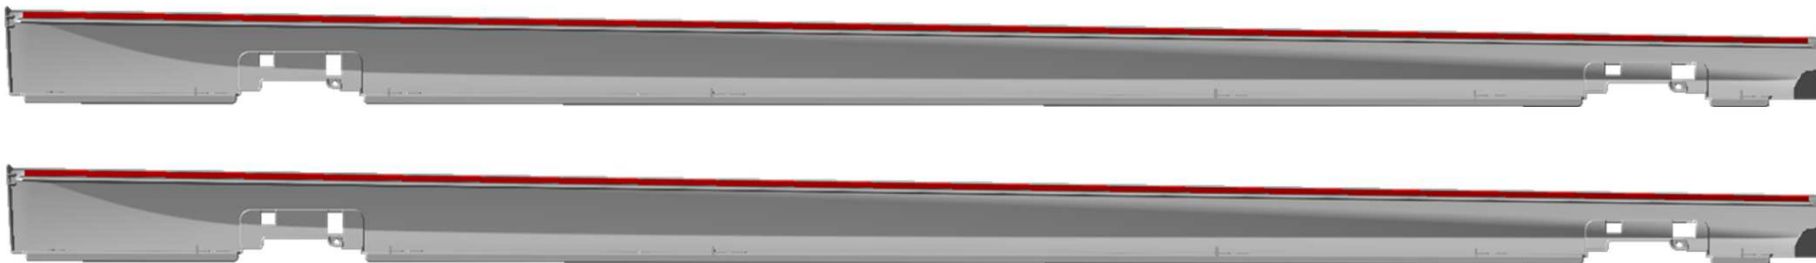

SE37X – AERODYNAMIC KIT

SIDE SKIRTS 3D – 5F0.071.610.A

INCLUDE FITTING INSTRUCTIONS
AND MOUNTING SET

Primed
components

ORDER ADDITIONALLY 2 GLUE,
PART NUMBER: 000.071.785.A

Side skirts 3D LH / RH

5F0.092.205.D
car jack cover rear LH / RH