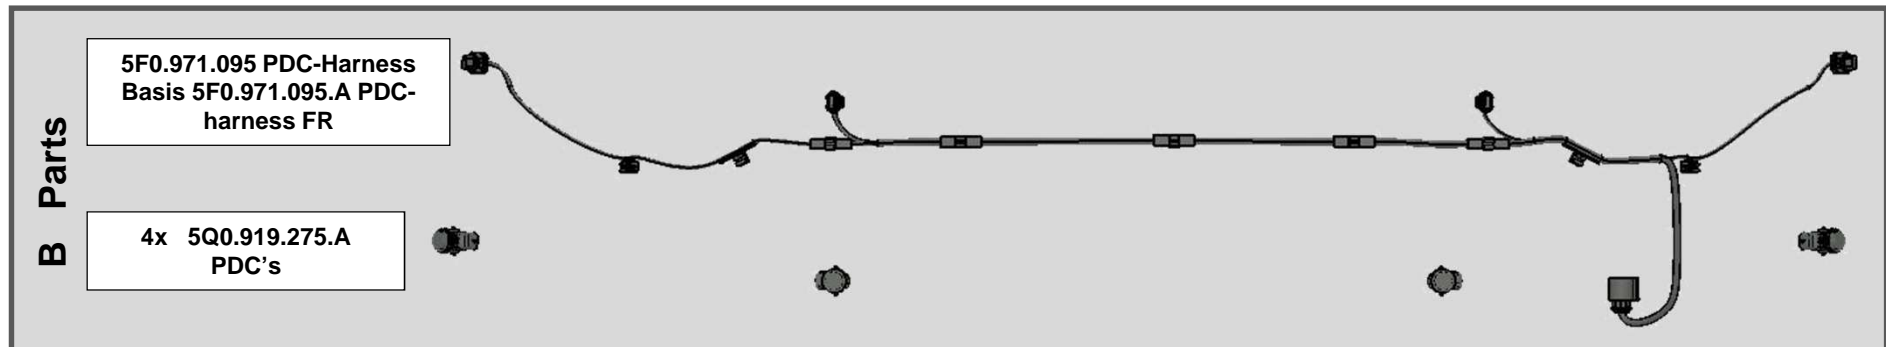

FRONT BUMPER WITH HEADLAMP WASHER SYSTEM – 5F0.071.060.A

/ Components

SE37X – AERODYNAMIC KIT

FRONT BUMPER CONFIGURATIONS – 5F0.071.060.A

SE37X – AERODYNAMIC KIT

FRONT BUMPER CONFIGURATIONS

SE37X – AERODYNAMIC KIT