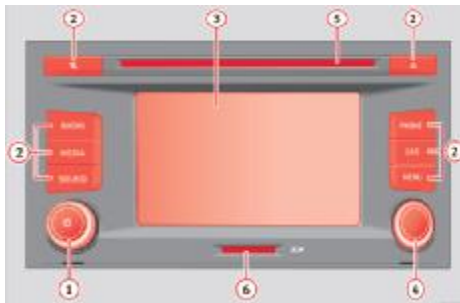

LEON - MULTIMEDIA ADAPTERS CABLES
Application and function

LEON	See chart connectors available according radio / navigator	CABLE MITSUMI --> AUX (7N5.051.510.A)			CABLE MITSUMI --> iPod/iPhone (Dock*) (7N5.051.446)			CABLE MITSUMI --> mini USB (7N5.051.510)			CABLE MITSUMI --> USB (7N5.051.510.B)		
		Charging	Reproduction	Control	Charging	Reproduction	Control	Charging	Reproduction	Control	Charging	Reproduction	Control
		NO	Audio output through car speakers	From the device itself	YES	Output for audio and data radio / navigation	Through the radio / navigation	NO	Output for audio and data radio / navigation	From the device itself and through the radio / navigation	YES	Output for audio and data radio / navigation	Through the radio / navigation

ENTRY	ENTRY PLUS
-------	------------

DIFFERENCE	Without CD slot	With CD slot
------------	-----------------	--------------

RADIO & NAVIGATION STANDARD

STANDARD	STANDARD NAVY
----------	---------------

DIFFERENCE	Upper right button SOUND	Upper right button NAVY
------------	--------------------------	-------------------------