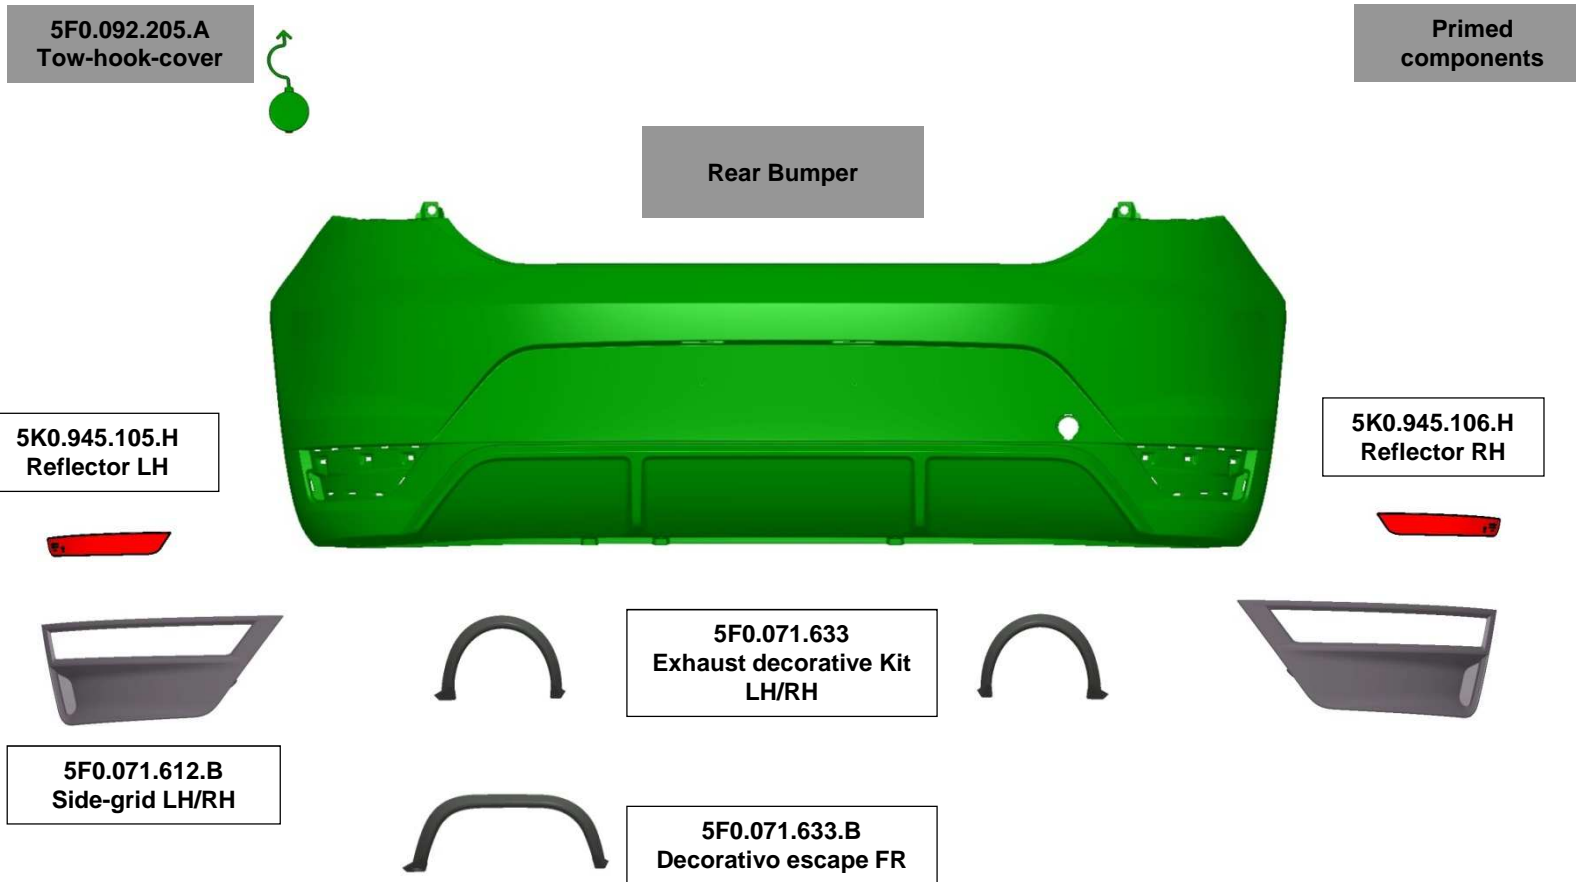

5F0.955.970.A
SRA Tube

5F0.955.965 / 966
Cylinder LH / RH

SE37X – AERODYNAMIC KIT

DEALER CONFIGURATION

01 Front Bumper

02 Rear Bumper

03 Side Skirts

04 Spoiler

SE37X – AERODYNAMIC KIT

REAR BUMPER – 5F0.071.609

/ Components

INCLUDE FITTING INSTRUCTIONS
AND MOUNTING SET

SE37X – AERODYNAMIC KIT

REAR BUMPER CONFIGURATIONS – 5F0.071.609

/ Parking sensors

* Order though spare parts