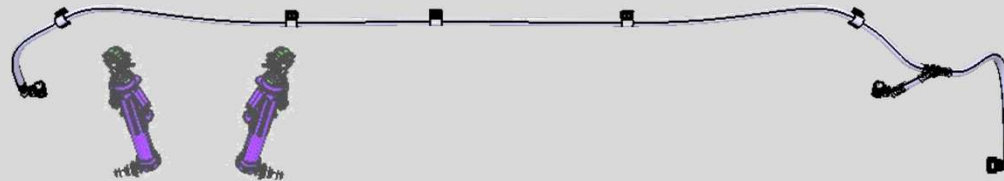

K Parts

5F0.955.970.A
SRA Tube

5F0.955.965 / 966
Cylinder LH / RH