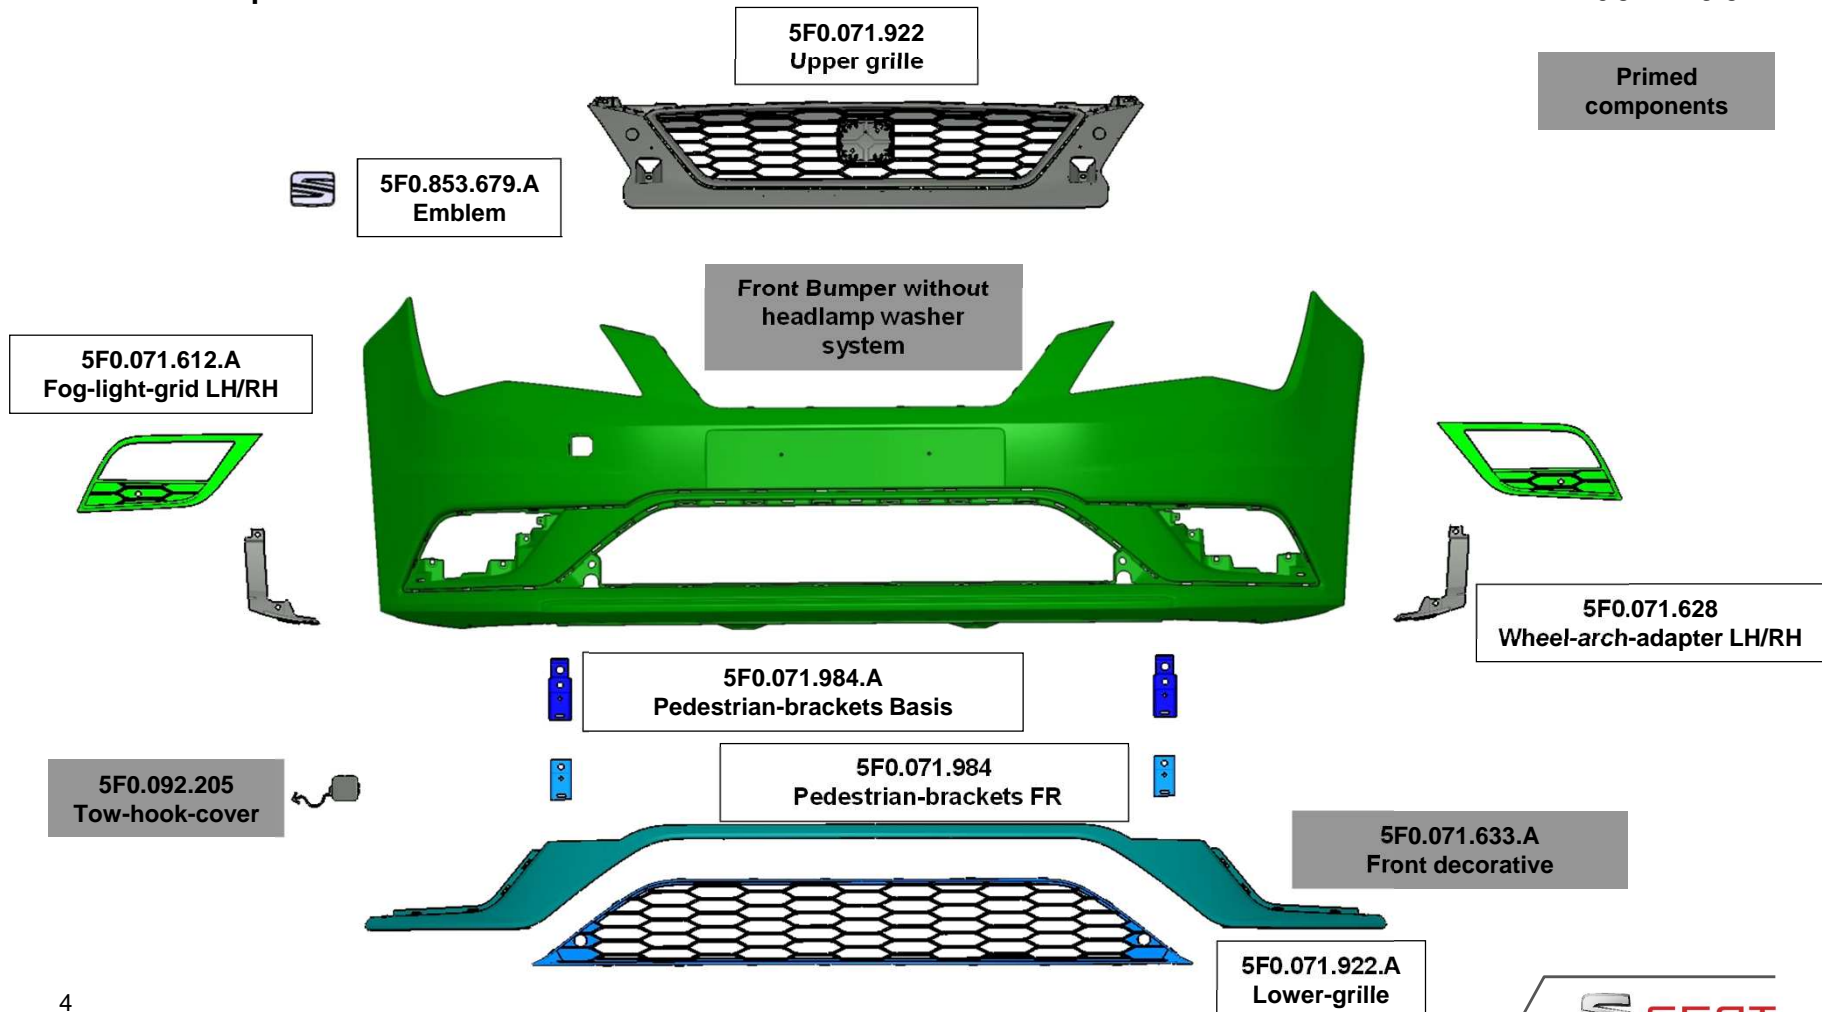

/ Bumper decorative

SE37X – AERODYNAMIC KIT

DEALER CONFIGURATION

01 Front Bumper

02 Rear Bumper

03 Side Skirts

04 Spoiler

SE37X – AERODYNAMIC KIT

FRONT BUMPER **WITHOUT** HEADLAMP WASH SYSTEM – 5F0.071.060

/ Components

INCLUDE FITTING INSTRUCTIONS
AND MOUNTING SET

Primed
components

SE37X – AERODYNAMIC KIT

FRONT BUMPER CONFIGURATIONS – 5F0.071.060

SE37X – AERODYNAMIC KIT