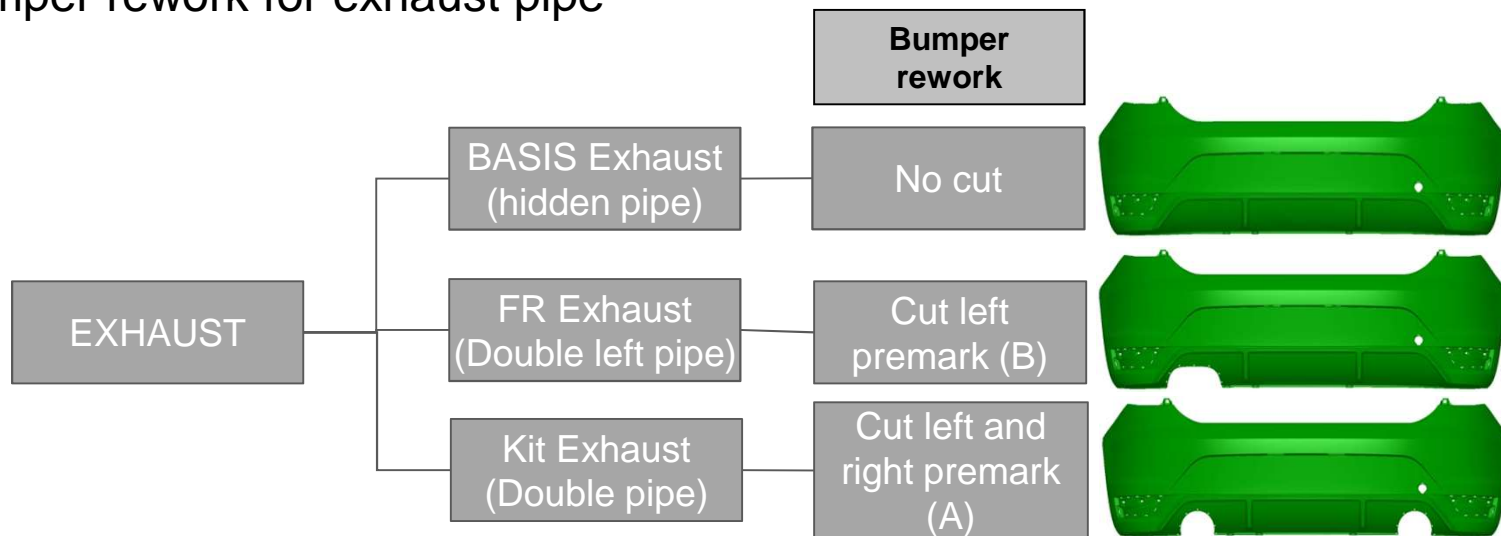

/ Bumper rework for exhaust pipe