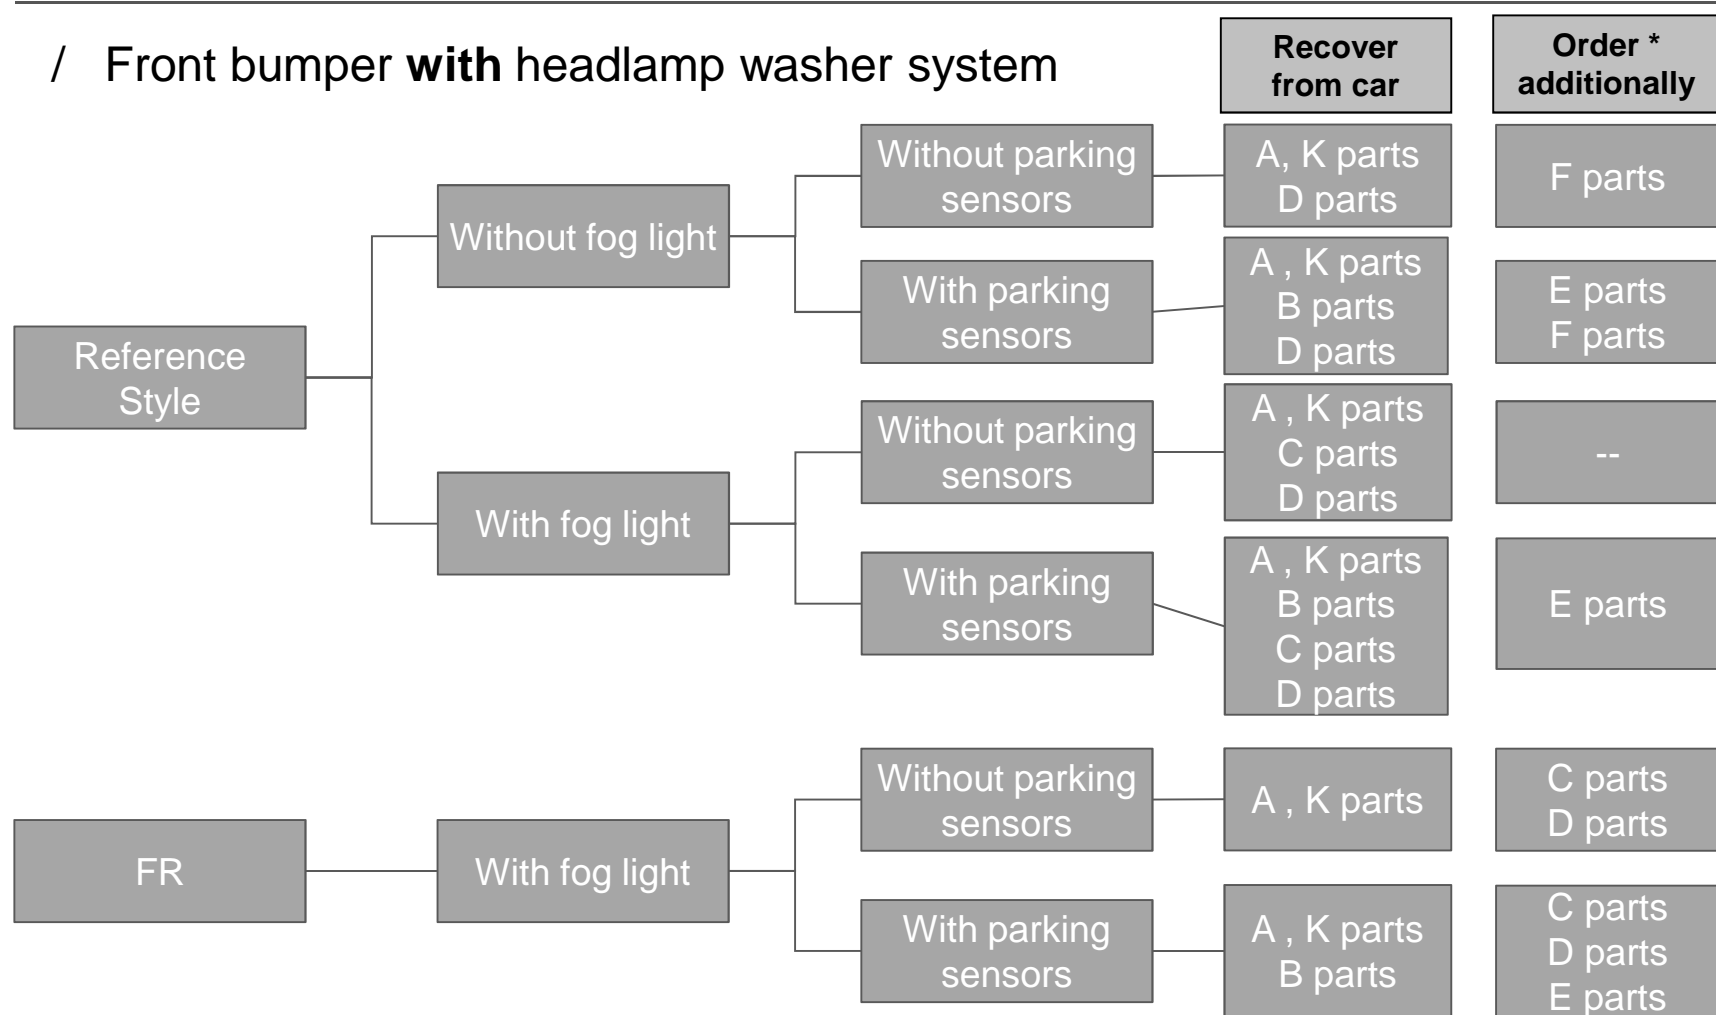

SE37X – AERODYNAMIC KIT

FRONT BUMPER CONFIGURATIONS – 5F0.071.060.A