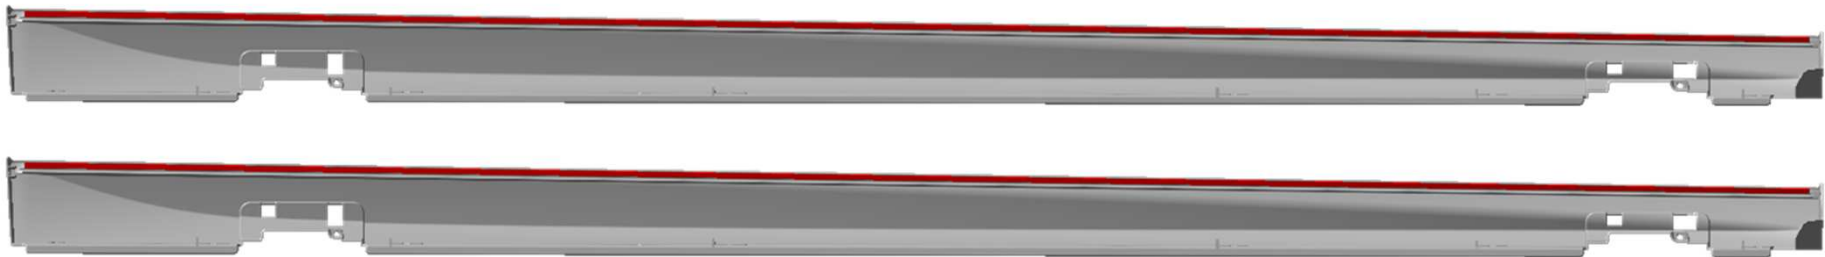

SE37X – AERODYNAMIC KIT

SIDE SKIRTS 5D – 5F0.071.610

INCLUDE FITTING INSTRUCTIONS
AND MOUNTING SET

Primed
components

ORDER ADDITIONALLY 2 GLUE ,
PART NUMBER: 000.071.785.A

Side skirts 5D LH / RH

5F0.092.205.C
Car jack cover front LH / RH