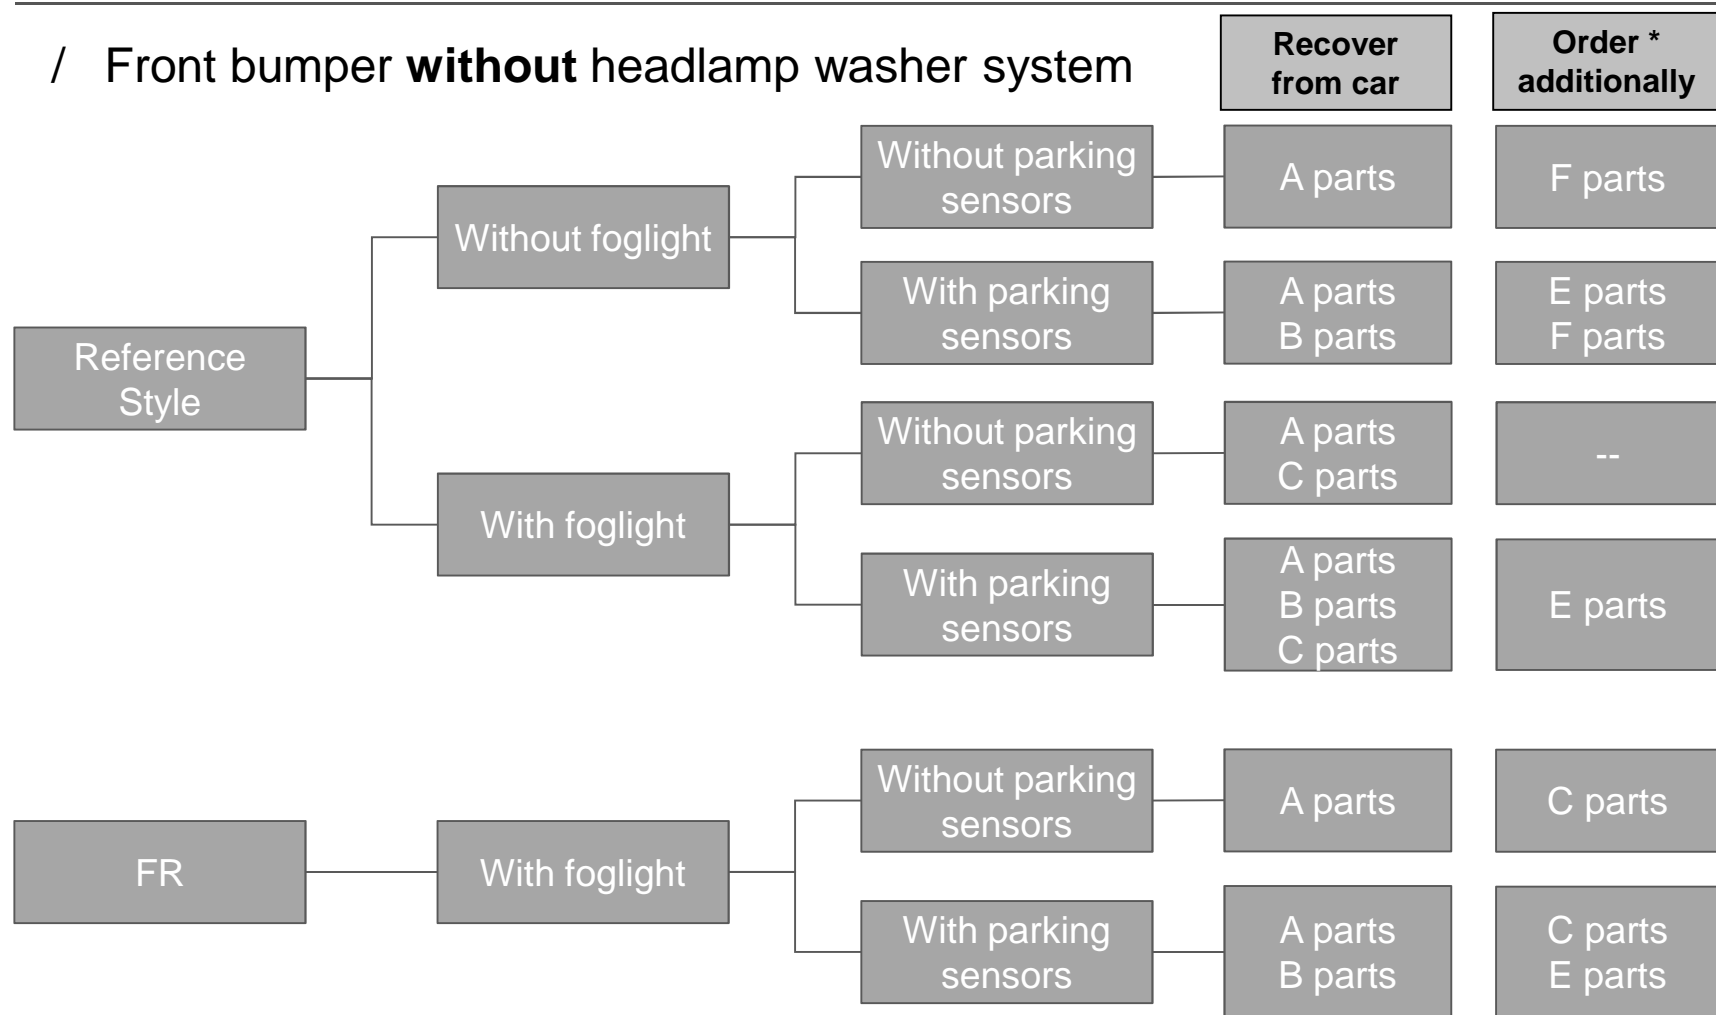

FRONT BUMPER **WITHOUT** HEADLAMP WASH SYSTEM – 5F0.071.060

/ Components

INCLUDE FITTING INSTRUCTIONS
AND MOUNTING SET

Primed
components

SE37X – AERODYNAMIC KIT

FRONT BUMPER CONFIGURATIONS – 5F0.071.060

SE37X – AERODYNAMIC KIT