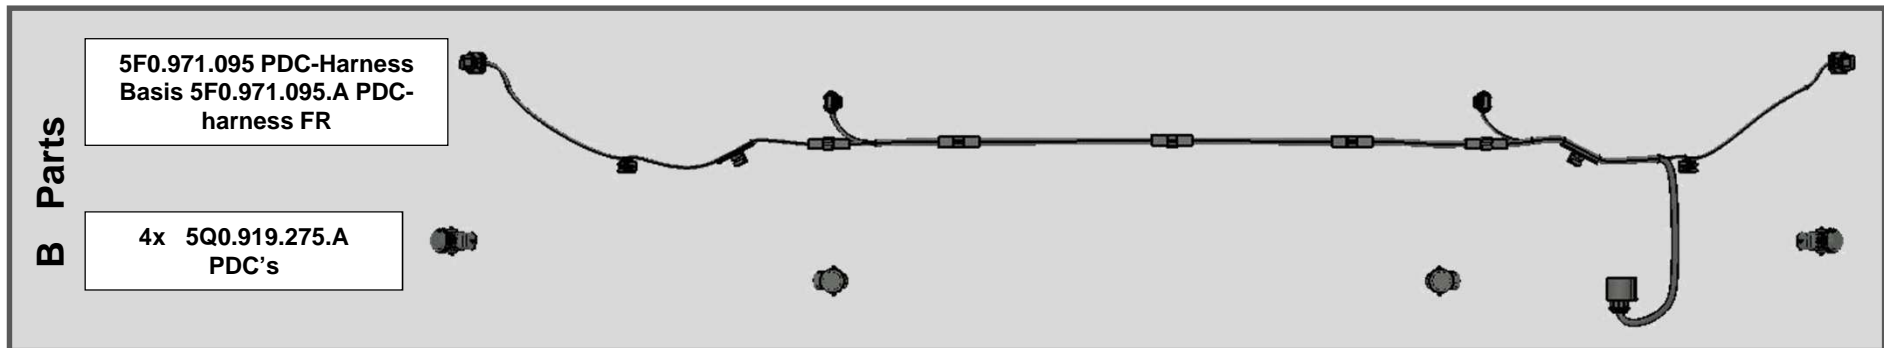

FRONT BUMPER WITH HEADLAMP WASHER SYSTEM – 5F0.071.060.A

/ Components

SE37X – AERODYNAMIC KIT

FRONT BUMPER CONFIGURATIONS – 5F0.071.060.A

SE37X – AERODYNAMIC KIT

FRONT BUMPER CONFIGURATIONS

SE37X – AERODYNAMIC KIT