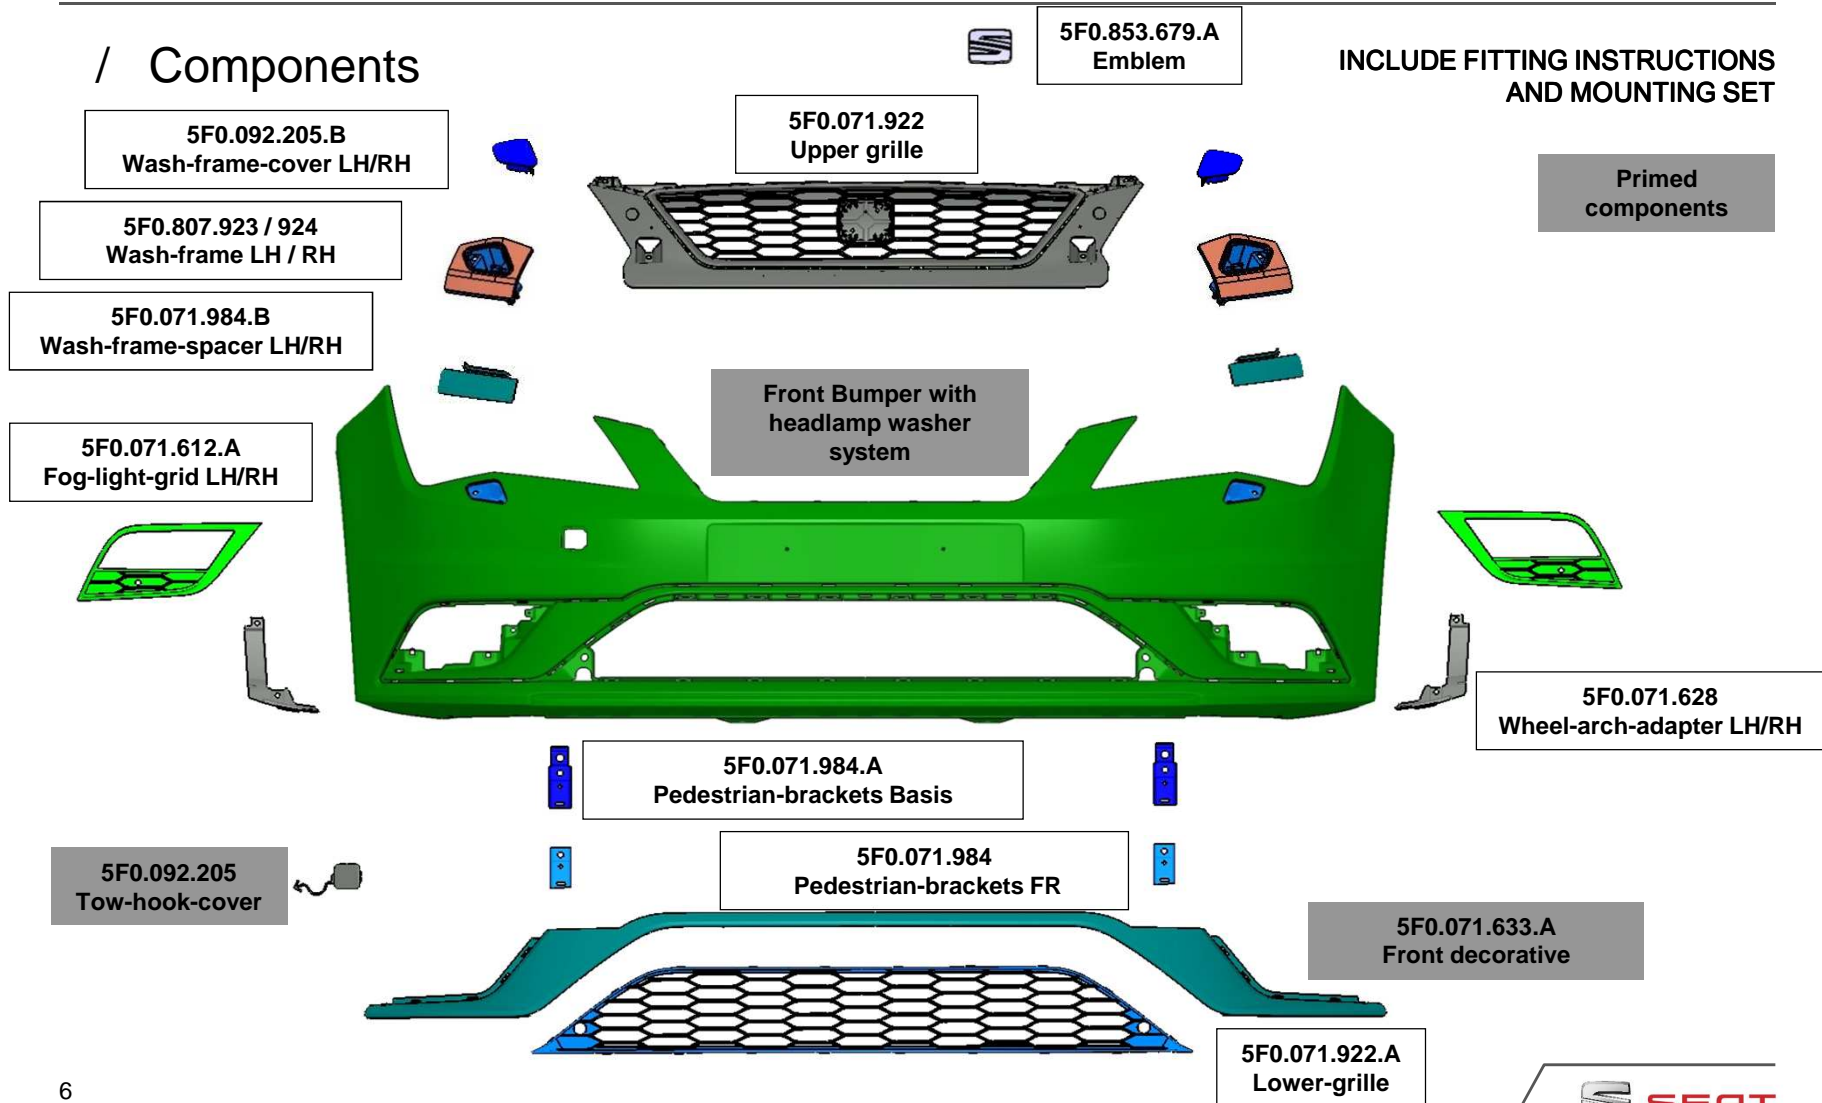

SE37X – AERODYNAMIC KIT

FRONT BUMPER WITH HEADLAMP WASHER SYSTEM – 5F0.071.060.A

/ Components