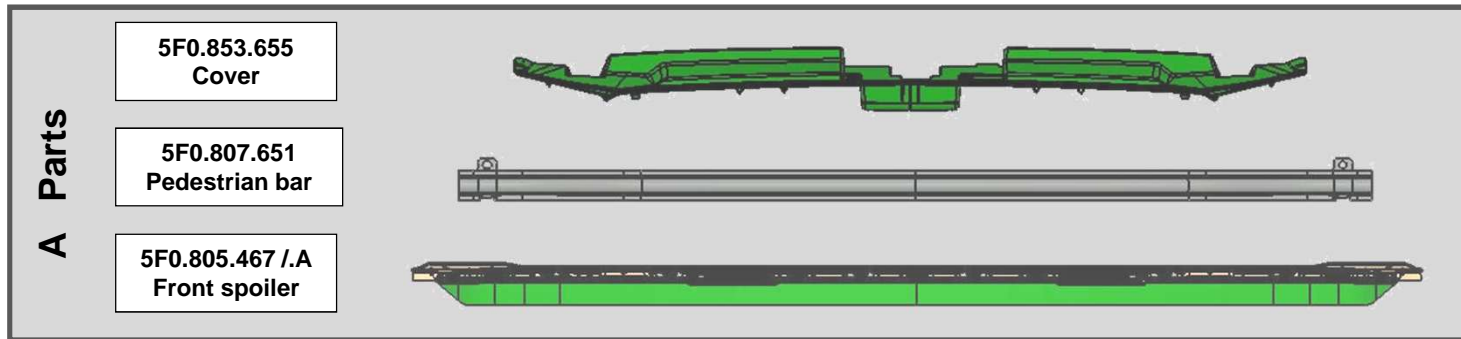

FRONT BUMPER WITH HEADLAMP WASHER SYSTEM – 5F0.071.060.A

/ Components

SE37X – AERODYNAMIC KIT

FRONT BUMPER CONFIGURATIONS – 5F0.071.060.A

SE37X – AERODYNAMIC KIT

FRONT BUMPER CONFIGURATIONS

SE37X – AERODYNAMIC KIT