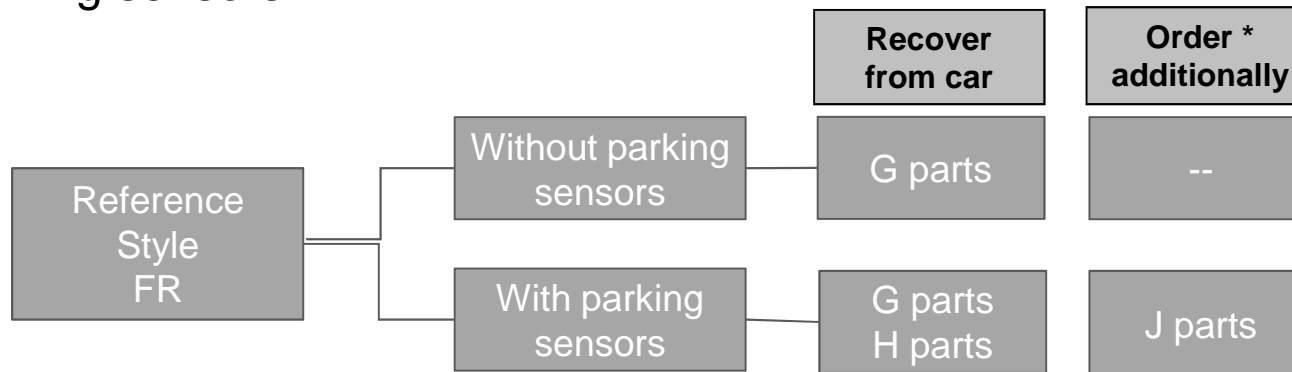

SE37X – AERODYNAMIC KIT

REAR BUMPER – 5F0.071.609

/ Components

INCLUDE FITTING INSTRUCTIONS
AND MOUNTING SET

SE37X – AERODYNAMIC KIT

REAR BUMPER CONFIGURATIONS – 5F0.071.609

/ Parking sensors

* Order though spare parts