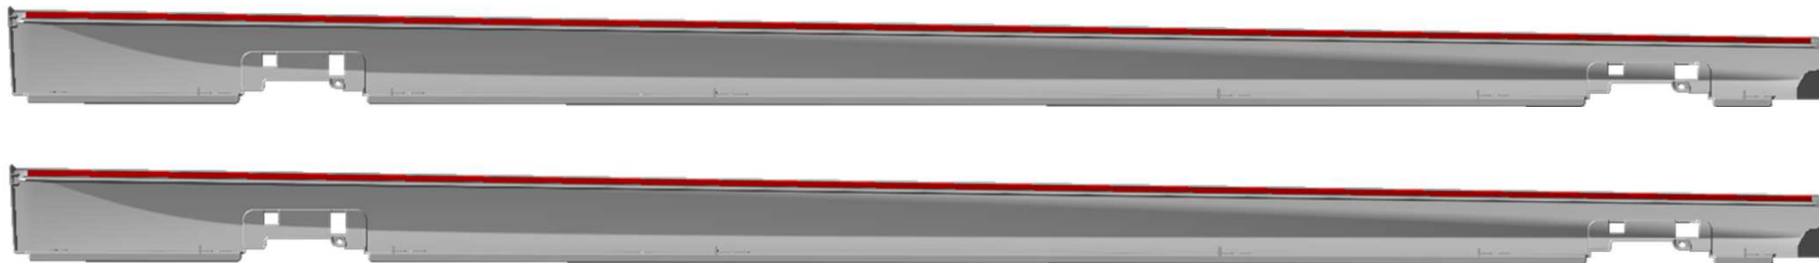

SE37X – AERODYNAMIC KIT

SIDE SKIRTS 3D – 5F0.071.610.A

INCLUDE FITTING INSTRUCTIONS
AND MOUNTING SET

Primed
components

ORDER ADDITIONALLY 2 GLUE,
PART NUMBER: 000.071.785.A

Side skirts 3D LH / RH