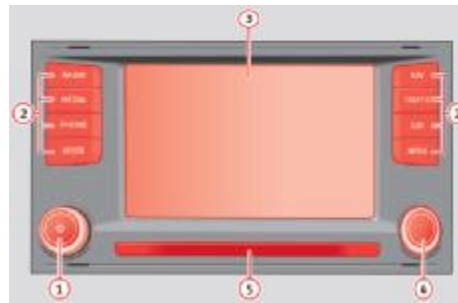

* Not valid for iPhone 5 (lighting connector)

** Car connector UBS-AUX = MDI.

*** Cable 000.051.785.B: Does not work with MDI connector -> Radio software does not support iPod / iPhone.

RADIO ENTRY & ENTRY PLUS

ENTRY	ENTRY PLUS
-------	------------

DIFFERENCE	Without CD slot	With CD slot
------------	-----------------	--------------

RADIO & NAVIGATION STANDARD

STANDARD	STANDARD NAVY
----------	---------------

DIFFERENCE	Upper right button SOUND	Upper right button NAVY
------------	--------------------------	-------------------------