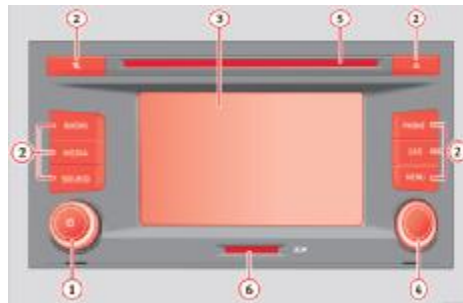

LEON - MULTIMEDIA ADAPTERS CABLES
Application and function

LEON	See chart connectors available according radio / navigator	CABLE MITSUMI --> AUX (7N5.051.510.A)			CABLE MITSUMI --> iPod/iPhone (Dock*) (7N5.051.446)			CABLE MITSUMI --> mini USB (7N5.051.510)			CABLE MITSUMI --> USB (7N5.051.510.B)		
		Charging	Reproduction	Control	Charging	Reproduction	Control	Charging	Reproduction	Control	Charging	Reproduction	Control
		USB --> Entry USB-Aux --> Entry Plus Mitsumi --> Standard/Standard Navy	NO	Audio output through car speakers	From the device itself	YES	Output for audio and data radio / navigation	Through the radio / navigation	NO	Output for audio and data radio / navigation	From the device itself and through the radio / navigation	YES	Output for audio and data radio / navigation

ENTRY	ENTRY PLUS
-------	------------

DIFFERENCE	Without CD slot	With CD slot
------------	-----------------	--------------

RADIO & NAVIGATION STANDARD

STANDARD	STANDARD NAVY
----------	---------------

DIFFERENCE	Upper right button SOUND	Upper right button NAVY
------------	--------------------------	-------------------------