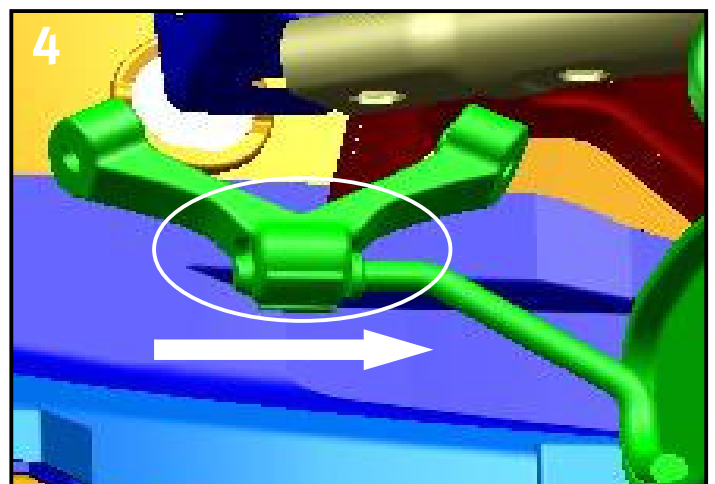

Part Number	Model Name	Versions
5P8.072.002	SEAT ALTEA XL	2.0 TFSI
	SEAT Toledo 04	BWA

5

5P5.825.189

6

10 mm.

Fig. 7

Fig. 8/9

7