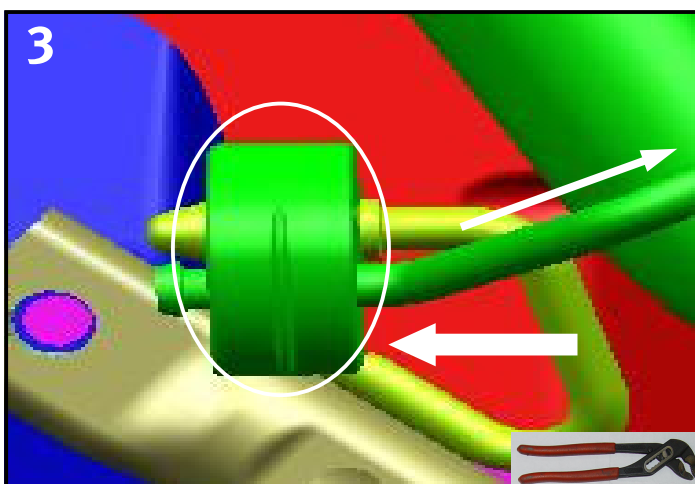

Part Number	Model Name	Versions
5P8.072.002	SEAT ALTEA XL	2.0 TFSI
	SEAT Toledo 04	BWA

5

5P5.825.189

6

10 mm.

Fig. 7

Fig. 8/9

7