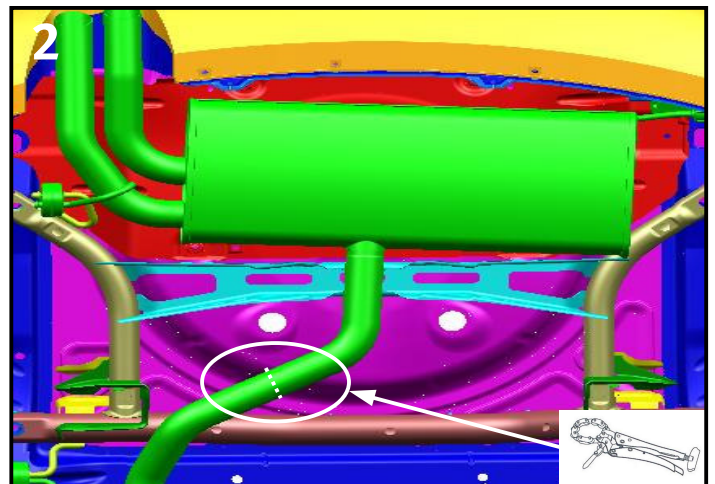

Part Number	Model Name	Versions
5P8.072.002	SEAT ALTEA XL	2.0 TFSI
	SEAT Toledo 04	BWA

5

5P5.825.189

6

10 mm.

Fig. 7

Fig. 8/9

7