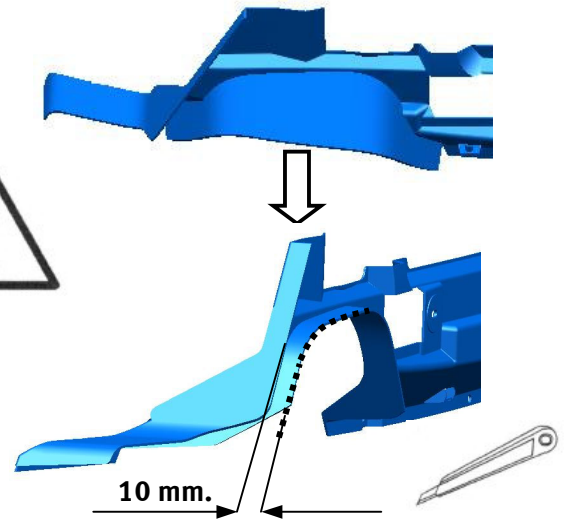

Part Number	Model Name	Versions
5P8.072.002	SEAT ALTEA XL	2.0 TFSI
	SEAT Toledo 04	BWA

5

5P5.825.189

6

10 mm.

Fig. 7

Fig. 8/9

7

80 mm

50 mm

8