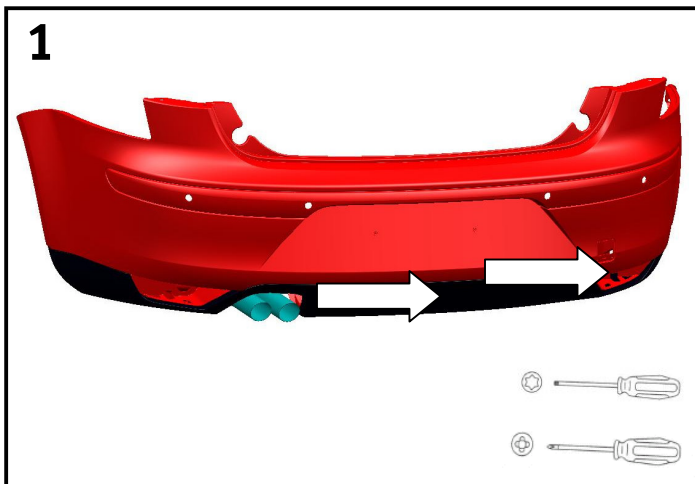

Part Number	Model Name	Versions
5P8.072.002	SEAT ALTEA XL	2.0 TFSI
	SEAT Toledo 04	BWA

5

5P5.825.189

6

10 mm.

Fig. 7

Fig. 8/9

7