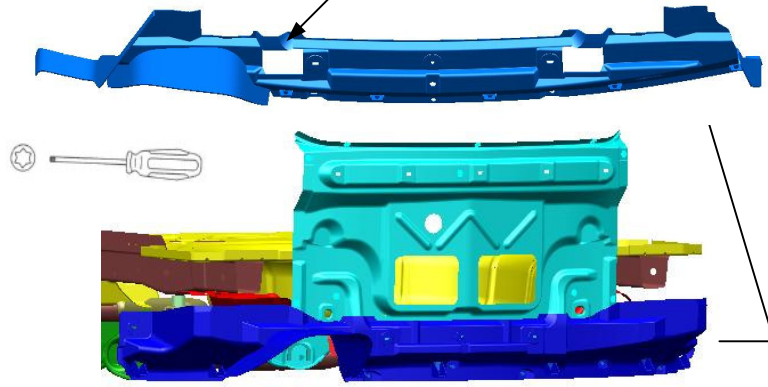

Part Number	Model Name	Versions
5P8.072.002	SEAT ALTEA XL	2.0 TFSI
	SEAT Toledo 04	BWA

5

5P5.825.189

6

10 mm.

Fig. 7

Fig. 8/9

7