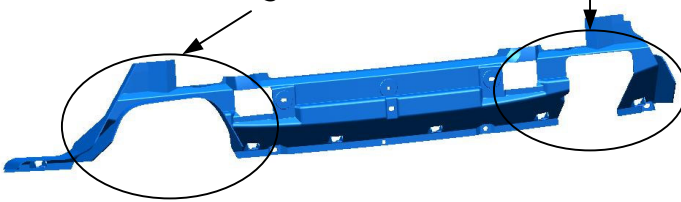

Part Number	Model Name	Versions
5P8.072.002	SEAT ALTEA XL	2.0 TFSI
	SEAT Toledo 04	BWA

5

5P5.825.189

6

10 mm.

Fig. 7

Fig. 8/9

7