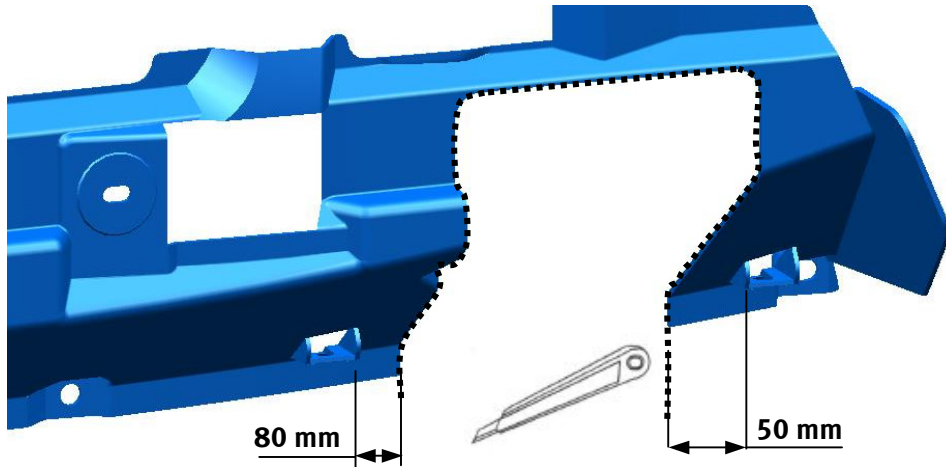

Part Number	Model Name	Versions
5P8.072.002	SEAT ALTEA XL	2.0 TFSI
	SEAT Toledo 04	BWA

5

5P5.825.189

6

10 mm.

Fig. 7

Fig. 8/9

7

80 mm

50 mm

8