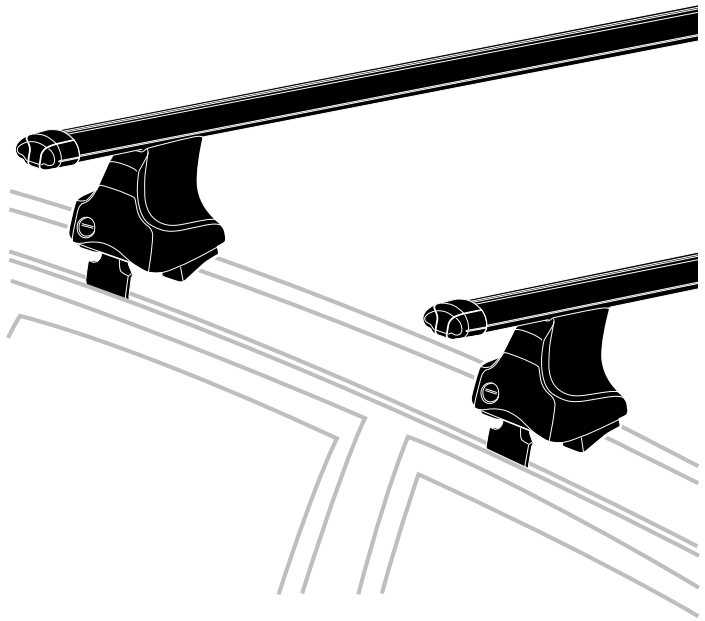

5P0071101C

SEAT Altea, 5-dr Hatchback, 04-

101557

ISO 11154-E

THULE[®]
SWEDEN

 + 
 = **Max. 60 kg**

80 km/h 130 km/h
 50 Mph 80 Mph
 40 km/h 25 Mph
 km/h Mph

 + 

23 mm x2

17 mm x1

x4

x4

x4

x1

664 x1

665 x1